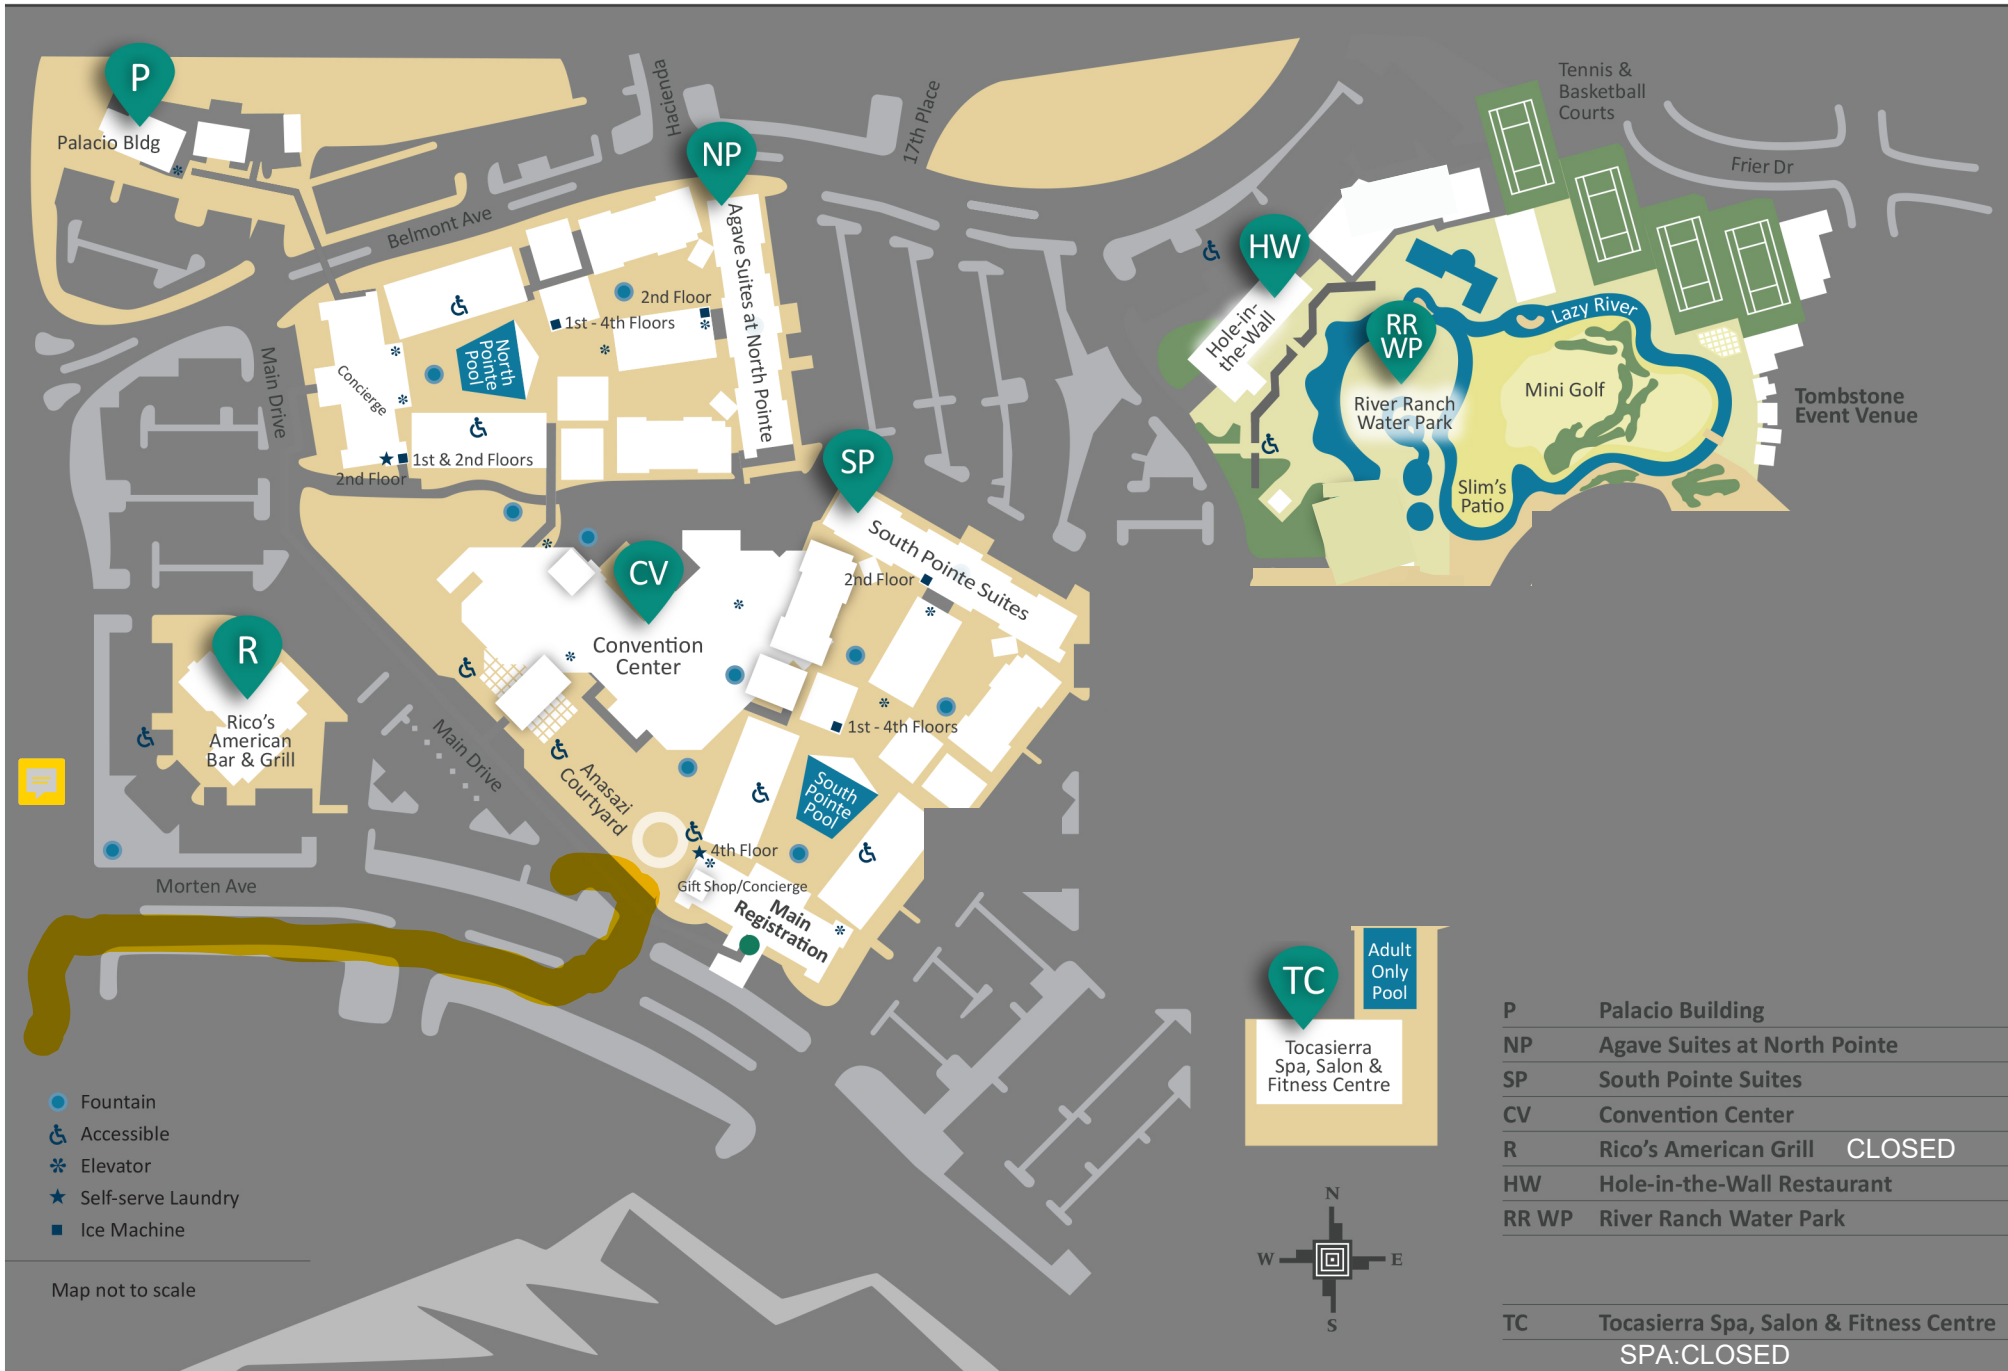

RESORT MAP

7677 North 16th Street | 602 997 2626
 Phoenix, AZ 85020 | HiltonPhoenixResortatthePeak.com

- Fountain
- ♿ Accessible
- ✳ Elevator
- ★ Self-serve Laundry
- Ice Machine

Map not to scale